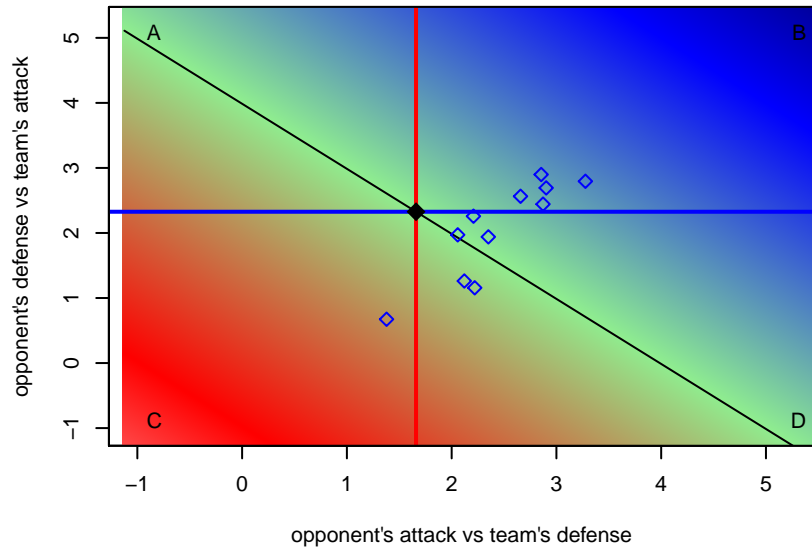

Venues played:
 2016 Spr Idaho D3 U15/16 Division 1
 2016 Performance Cup U15/16B Gold
 2016 ID State Cup U16

Idaho Arsenal United Pumas B01
 Dots are actual minus expected GF (blue circles) and GA (red triangles).
 Blue line is smoothed change in attack strength. Red is smoothed change in defense strength.

**attack and defense variance (black dot)
relative to other teams
and top 10 in region**

**attack and defense rating
relative to others at age
and all opponents in last 13 months**

**attack and defense rating
relative to others at age
and all opponents in last 13 months**

Performance relative to 13 month average

Performance relative to 13 month average

Distribution of opponents
 Red = Lose zone, Blue = Win zone, Green = Even
 Black line separates win/lose zones

lot. A=Neither has attack advantage, B=Opponent has both attack and defense advantage, C=Opponent has both attack and defense disadvantage, D=Both have